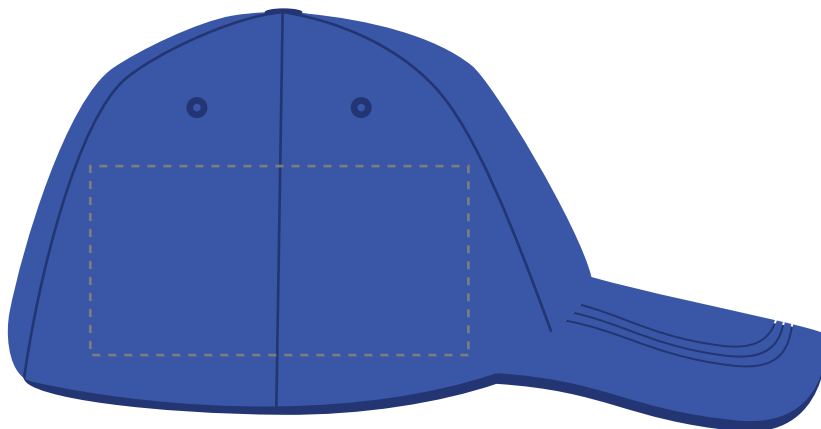

The dashed line is to demonstrate print area and will not appear on your printed item

PANTONE REFERENCE(S)

 Full colour printing

ARTWORK SCALE 50%

ARTWORK SCALE 100%
Max print area 100mm x 50mm
Actual logo size: